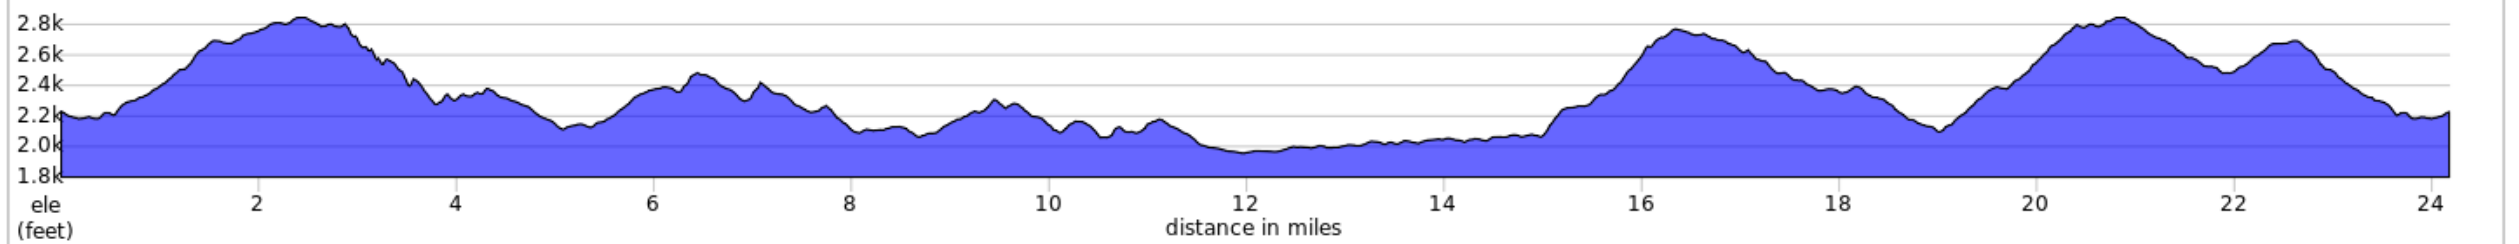

2024 Rowdy Dawg Expert Course

24.2 miles, + 3687 / - 3684 feet

2024 Rowdy Dawg Expert Course

Num	Dist	Prev	Type	Note	Next
1.	0.0	0.0	📍	Start of route	1.4
2.	1.4	1.4	➡	R onto Forest Service Road / Horse Nettle	0.1
3.	1.6	0.1	↙	Keep L onto Runnin g Cedar	0.2
4.	1.7	0.2	↗	Keep R onto Runnin g Cedar	0.6
5.	2.3	0.6	↗	Keep R onto Runnin g Cedar	0.0
6.	2.4	0.0	↙	Slight L onto Forest Service Road / Horse Nettle	0.1

2.4 miles. +667/-59 feet

Num	Dist	Prev	Type	Note	Next
7.	2.5	0.1	↗	Keep R onto Horse Nettle	0.4
8.	2.9	0.4	➡	R onto Snakeroot	2.3
9.	5.1	2.3	↘	Sharp R onto Poverty Creek Trail	0.3
10.	5.4	0.3	←	L onto Royale	0.7
11.	6.1	0.7	↗	Keep R onto Prickley Pear	0.8
12.	6.9	0.8	➡	R onto Skullcap	0.8
13.	7.7	0.8	↗	Slight R onto Trillium	1.0
14.	8.7	1.0	➡	R onto Poverty Creek Trail	0.9

6.3 miles. +720/-1489 feet

Num	Dist	Prev	Type	Note	Next
15.	9.6	0.9	➡	R onto Poverty Creek Trail	0.9
16.	10.5	0.9	↗	Keep R onto Poverty Creek Trail	1.1
17.	11.6	1.1	↑	Continue onto Forest Service Road	1.8
18.	13.4	1.8	↗	Keep R onto Poverty Creek Trail	1.6
19.	15.0	1.6	↘	Sharp R onto Jacob's Ladder	1.3
20.	16.2	1.3	↘	Sharp R onto Forest Service Road	2.0

3.8 miles. +252/-874 feet