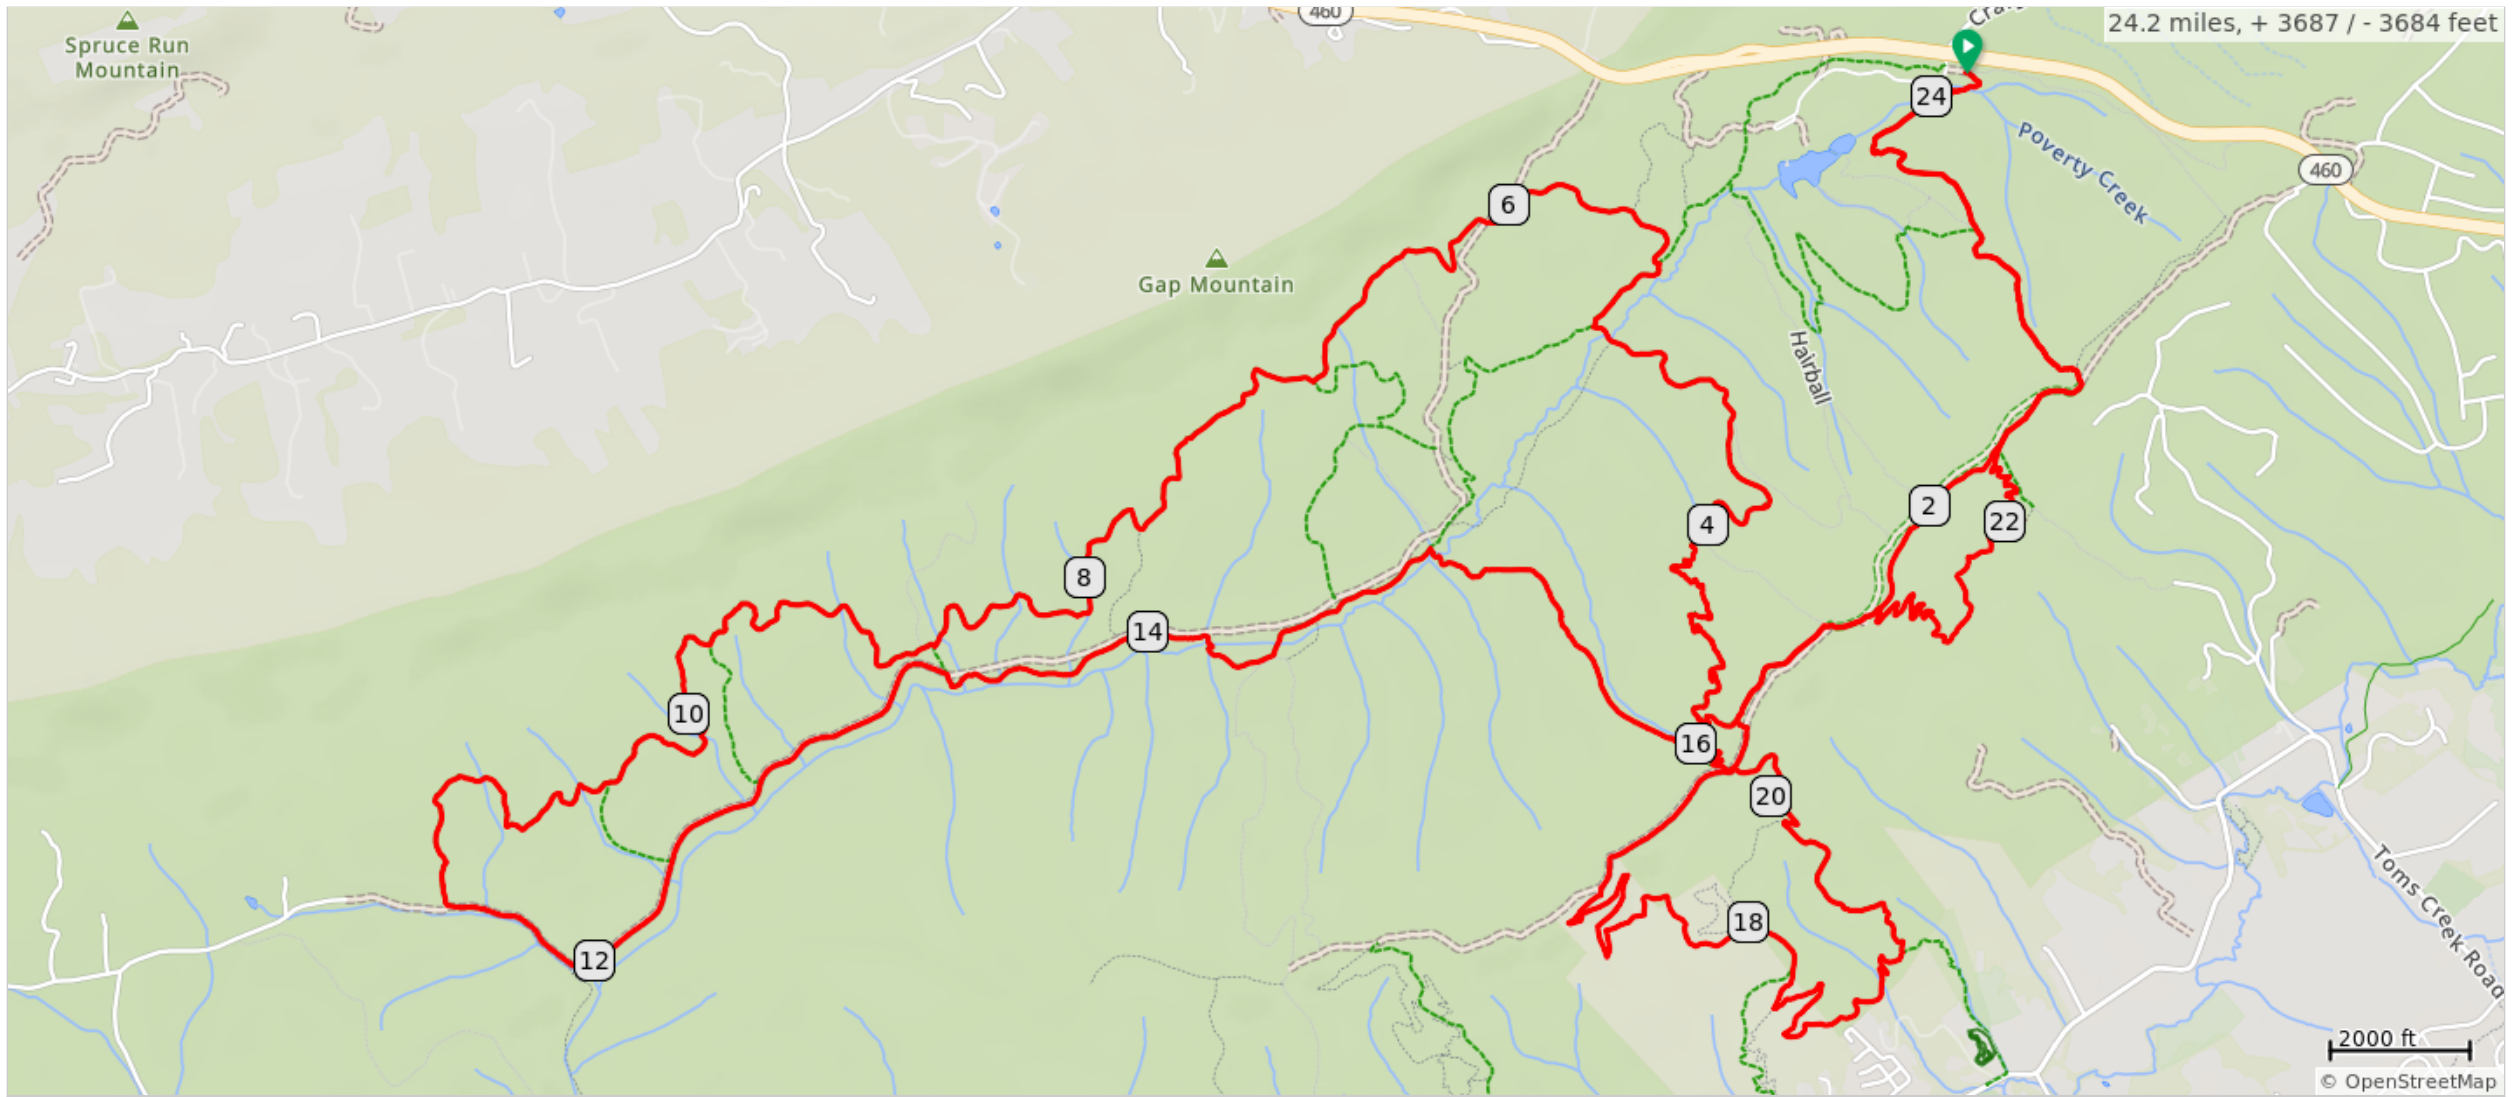

2024 Rowdy Dawg Expert Course

24.2 miles, + 3687 / - 3684 feet

2024 Rowdy Dawg Expert Course

Num	Dist	Prev	Type	Note	Next
1.	0.0	0.0	📍	Start of route	1.4
2.	1.4	1.4	➡	R onto Forest Service Road / Horse Nettle	0.1
3.	1.6	0.1	↙	Keep L onto Runnin g Cedar	0.2
4.	1.7	0.2	↗	Keep R onto Runnin g Cedar	0.6
5.	2.3	0.6	↗	Keep R onto Runnin g Cedar	0.0
6.	2.4	0.0	↙	Slight L onto Forest Service Road / Horse Nettle	0.1

2.4 miles. +667/-59 feet

Num	Dist	Prev	Type	Note	Next
7.	2.5	0.1	↗	Keep R onto Horse Nettle	0.4
8.	2.9	0.4	➡	R onto Snakeroot	2.3
9.	5.1	2.3	↘	Sharp R onto Poverty Creek Trail	0.3
10.	5.4	0.3	←	L onto Royale	0.7
11.	6.1	0.7	↗	Keep R onto Prickley Pear	0.8
12.	6.9	0.8	➡	R onto Skullcap	0.8
13.	7.7	0.8	↗	Slight R onto Trillium	1.0
14.	8.7	1.0	➡	R onto Poverty Creek Trail	0.9

6.3 miles. +720/-1489 feet

Num	Dist	Prev	Type	Note	Next
15.	9.6	0.9	➡	R onto Poverty Creek Trail	0.9
16.	10.5	0.9	↗	Keep R onto Poverty Creek Trail	1.1
17.	11.6	1.1	↑	Continue onto Forest Service Road	1.8
18.	13.4	1.8	↗	Keep R onto Poverty Creek Trail	1.6
19.	15.0	1.6	↘	Sharp R onto Jacob's Ladder	1.3
20.	16.2	1.3	↘	Sharp R onto Forest Service Road	2.0

3.8 miles. +252/-874 feet