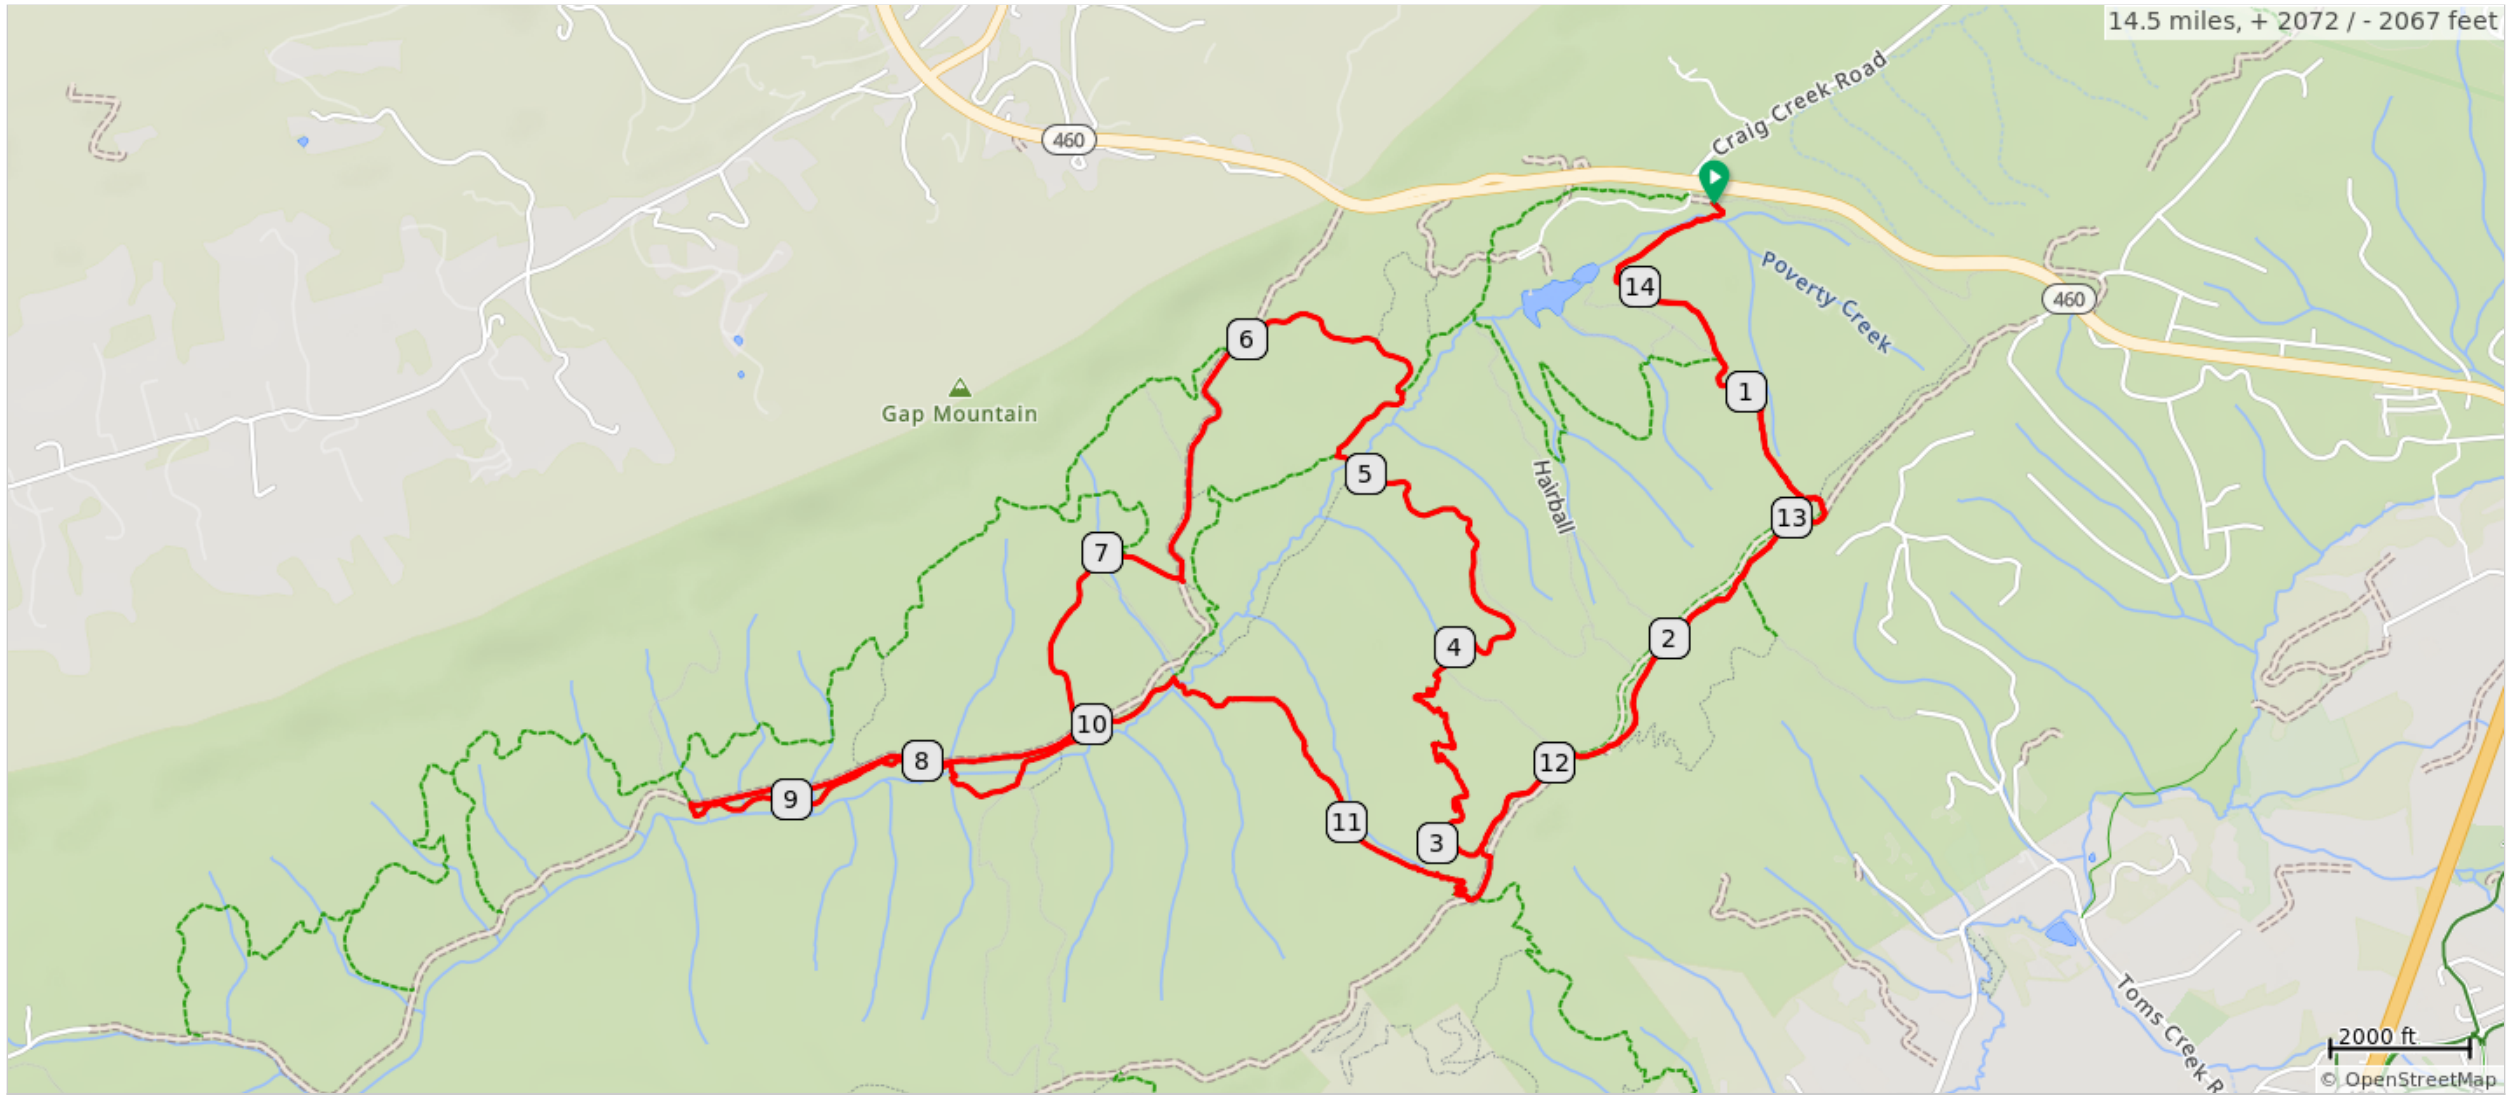

# 2024 Rowdy Dawg Sport Course

14.5 miles, + 2072 / - 2067 feet

2024 Rowdy Dawg Sport Course

Num	Dist	Prev	Type	Note	Next
1.	0.0	0.0	📍	Start of route	1.4
2.	1.4	1.4	➔	R onto Forest Service Road / Horse Nettle	0.1
3.	1.5	0.1	↙	Keep L onto Running Cedar	0.8
4.	2.3	0.8	↗	Keep R onto Running Cedar	0.0
5.	2.4	0.0	↙	Slight L onto Forest Service Road / Horse Nettle	0.1
6.	2.5	0.1	↗	Keep R onto Horse Nettle	0.4

2.5 miles. +685/-57 feet

Num	Dist	Prev	Type	Note	Next
7.	2.8	0.4	➔	R onto Snakeroot, 989	2.3
8.	5.1	2.3	↖	Sharp R onto Poverty Creek Trail, 1000	0.3
9.	5.4	0.3	➔	L onto Royale	0.7
10.	6.1	0.7	↙	Keep L onto Forest Service Road	0.7
11.	6.8	0.7	➔	L	0.8
12.	7.6	0.8	➔	R onto Forest Service Road	1.1
13.	8.7	1.1	↖	Sharp L onto Poverty Creek Trail, 1000	1.6

6.2 miles. +463/-1225 feet

Num	Dist	Prev	Type	Note	Next
14.	10.3	1.6	↖	Sharp R onto Jacob's Ladder, 990	1.3
15.	11.5	1.3	↙	Keep L onto Forest Service Road / Horse Nettle	0.1
16.	11.6	0.1	➔	L onto Horse Nettle, 989	0.0
17.	11.7	0.0	➔	R onto Horse Nettle	0.4
18.	12.1	0.4	↙	Slight L onto Forest Service Road / Horse Nettle	0.1

2.5 miles. +59/-666 feet