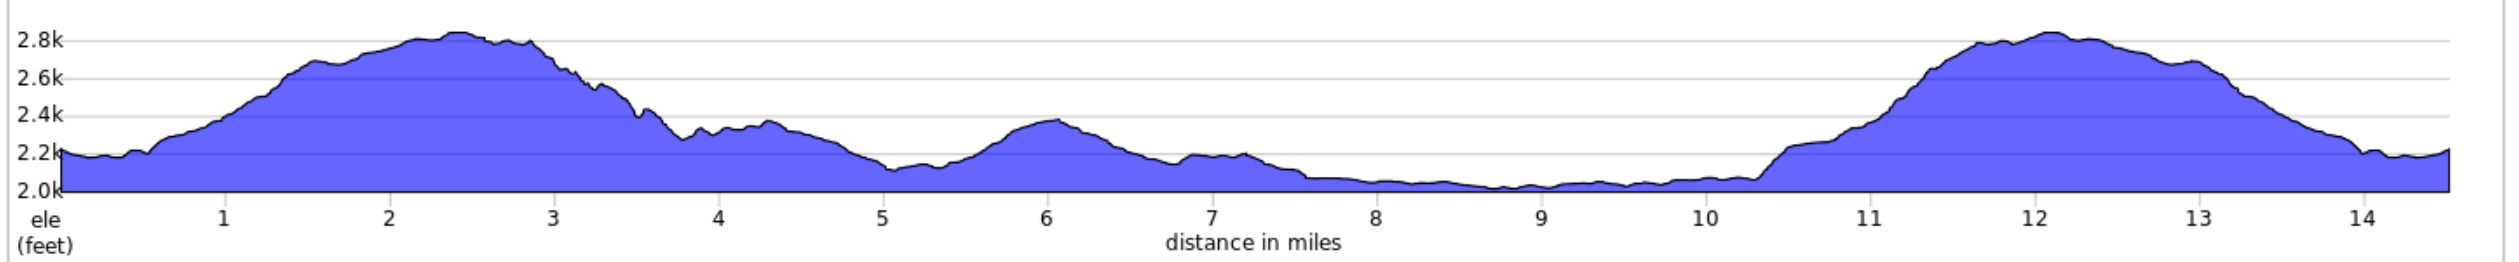

# 2024 Rowdy Dawg Sport Course

14.5 miles, + 2072 / - 2067 feet

2024 Rowdy Dawg Sport Course

Num	Dist	Prev	Type	Note	Next
1.	0.0	0.0	📍	Start of route	1.4
2.	1.4	1.4	➔	R onto Forest Service Road / Horse Nettle	0.1
3.	1.5	0.1	↙	Keep L onto Running Cedar	0.8
4.	2.3	0.8	↗	Keep R onto Running Cedar	0.0
5.	2.4	0.0	↙	Slight L onto Forest Service Road / Horse Nettle	0.1
6.	2.5	0.1	↗	Keep R onto Horse Nettle	0.4

2.5 miles. +685/-57 feet

Num	Dist	Prev	Type	Note	Next
7.	2.8	0.4	➔	R onto Snakeroot, 989	2.3
8.	5.1	2.3	↖	Sharp R onto Poverty Creek Trail, 1000	0.3
9.	5.4	0.3	➔	L onto Royale	0.7
10.	6.1	0.7	↙	Keep L onto Forest Service Road	0.7
11.	6.8	0.7	➔	L	0.8
12.	7.6	0.8	➔	R onto Forest Service Road	1.1
13.	8.7	1.1	↖	Sharp L onto Poverty Creek Trail, 1000	1.6

6.2 miles. +463/-1225 feet

Num	Dist	Prev	Type	Note	Next
14.	10.3	1.6	↖	Sharp R onto Jacob's Ladder, 990	1.3
15.	11.5	1.3	↙	Keep L onto Forest Service Road / Horse Nettle	0.1
16.	11.6	0.1	➔	L onto Horse Nettle, 989	0.0
17.	11.7	0.0	➔	R onto Horse Nettle	0.4
18.	12.1	0.4	↙	Slight L onto Forest Service Road / Horse Nettle	0.1

2.5 miles. +59/-666 feet