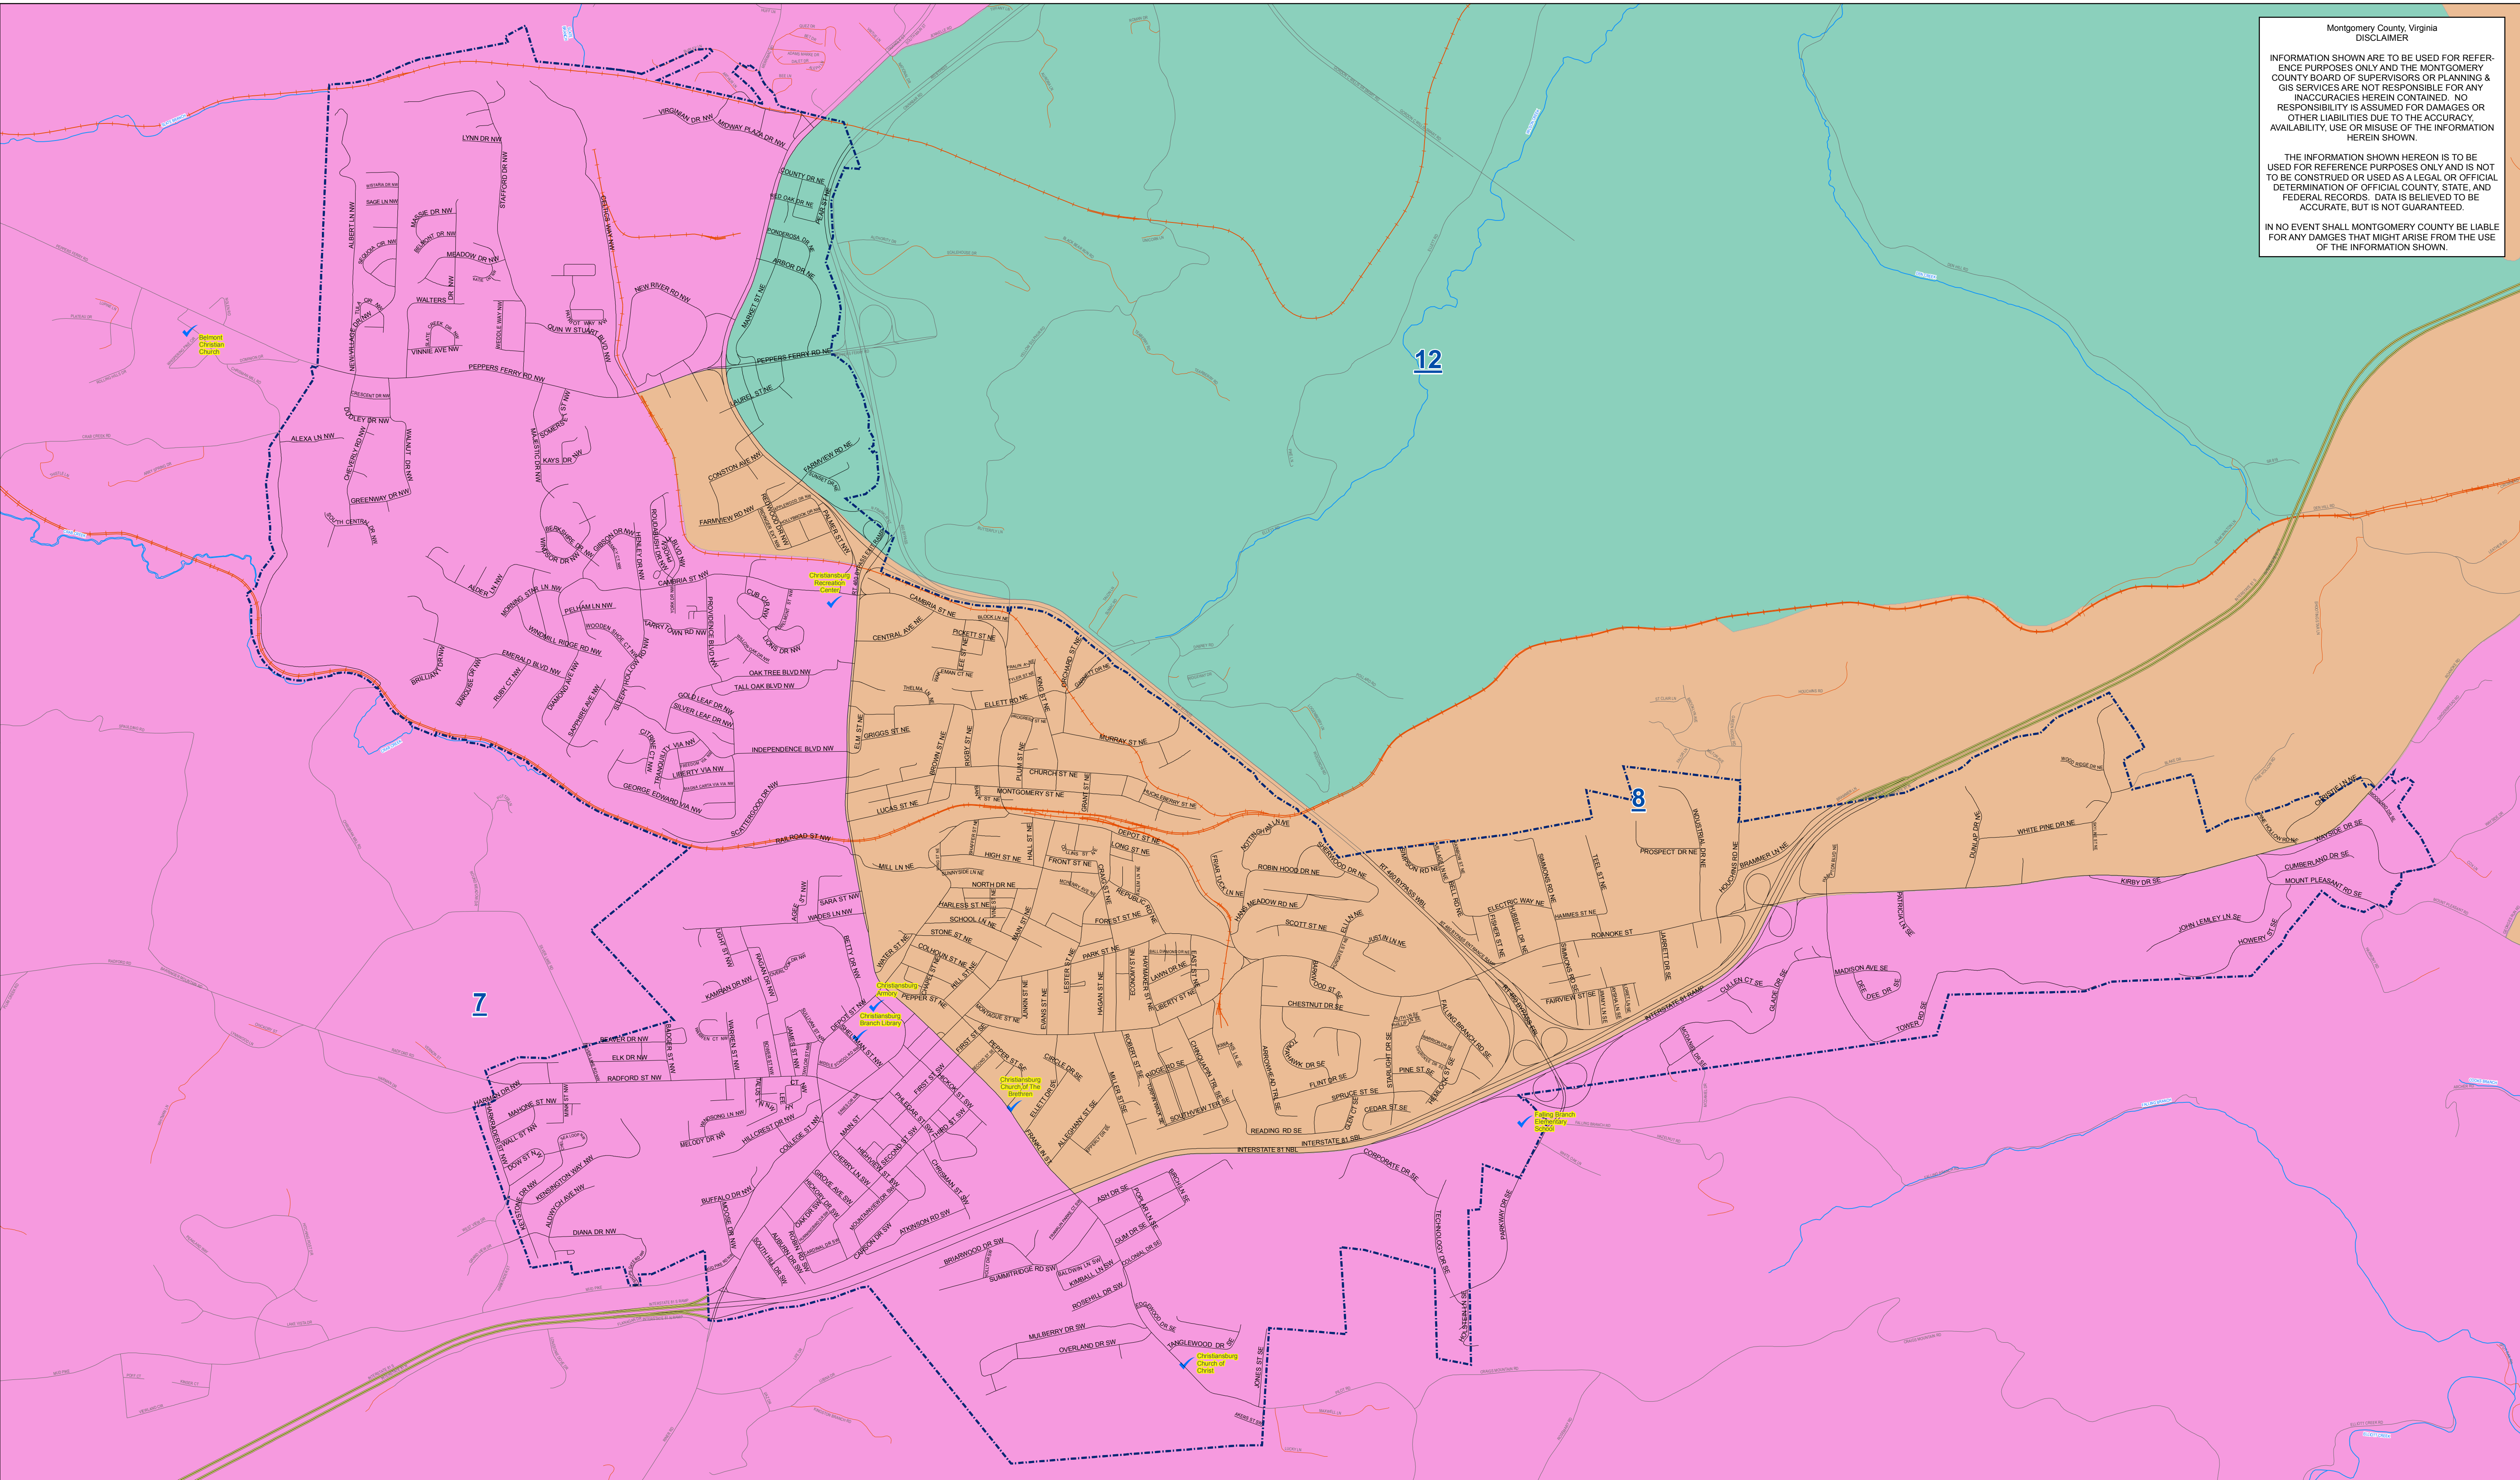

0 0.125 0.25 0.5 0.75 1
Miles

Prepared by Montgomery County, Va
Planning & GIS Services, 05/27/2015

Montgomery County, Virginia Virginia House of Delegates

Legend

- Corporate Line
- Polling Places
- HB5005 Passed Houseplan District
- 7
- 12
- 8