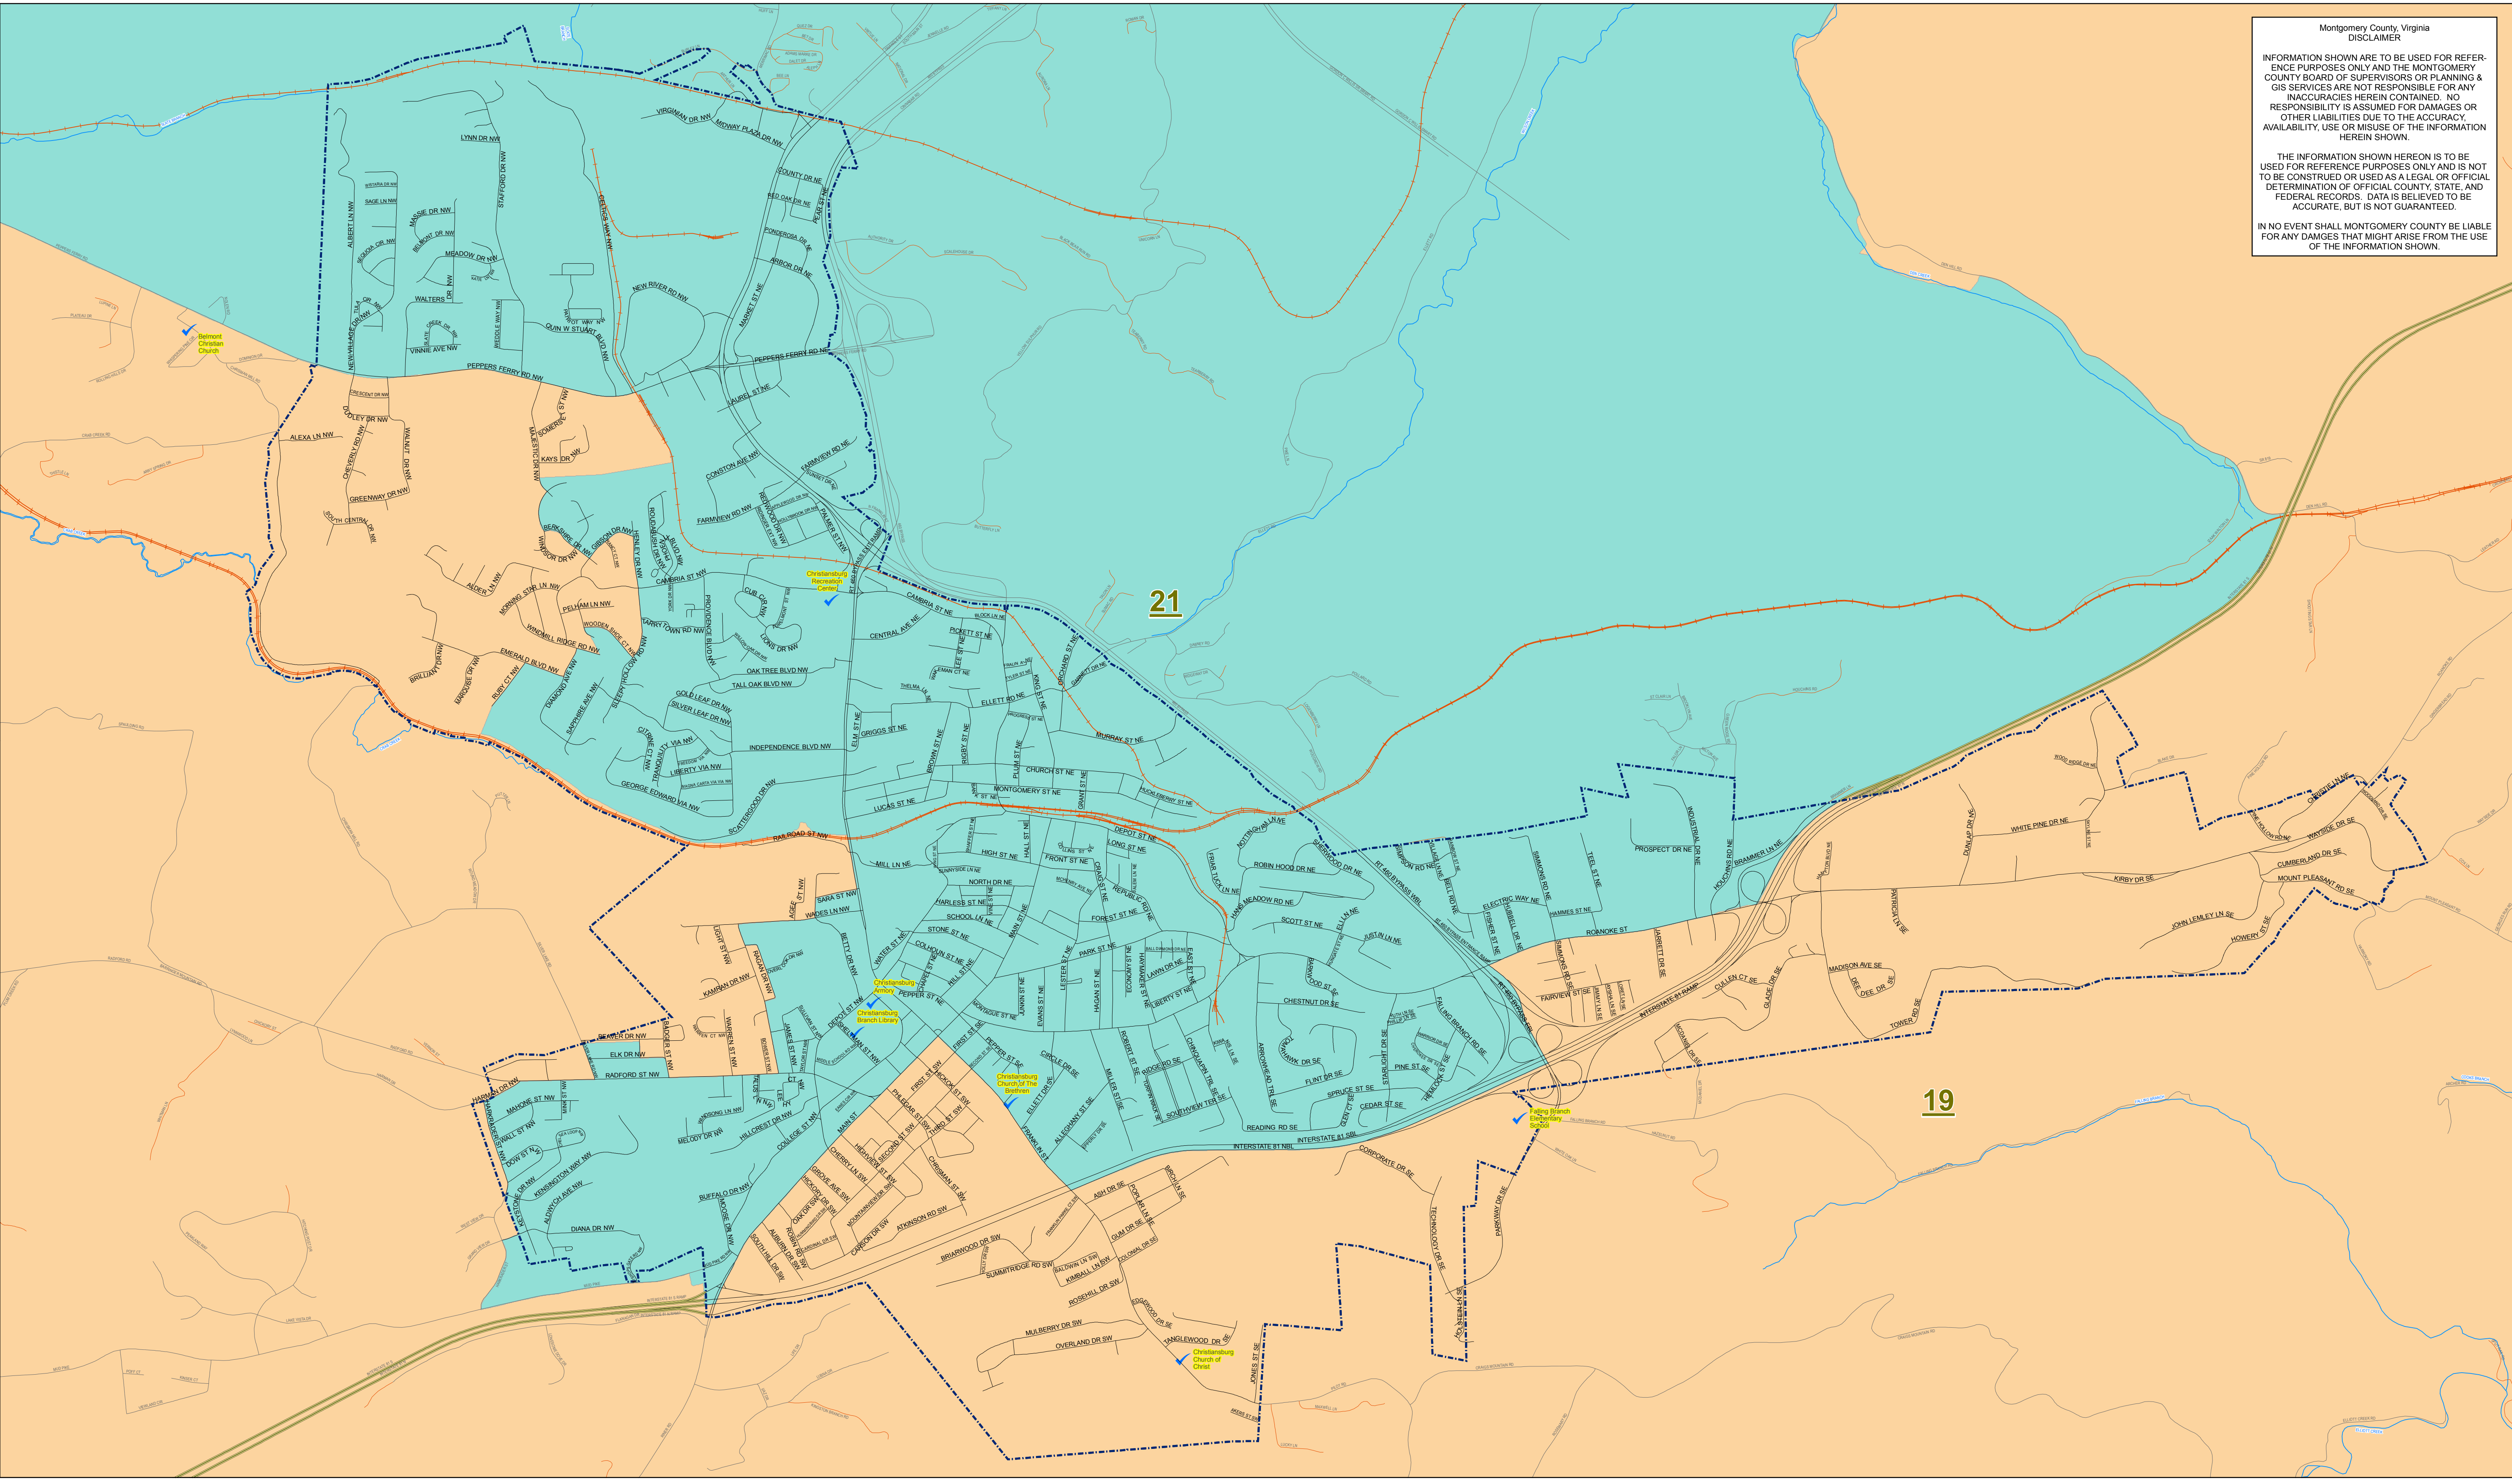

0 0.125 0.25 0.5 0.75 1
Miles

Prepared by Montgomery County, Va
Planning & GIS Services, 05/27/2015

Montgomery County, Virginia Virginia Senate

Legend

- Corporate Line
- Polling Places
- District 19
- District 21
- District 23
- District 38