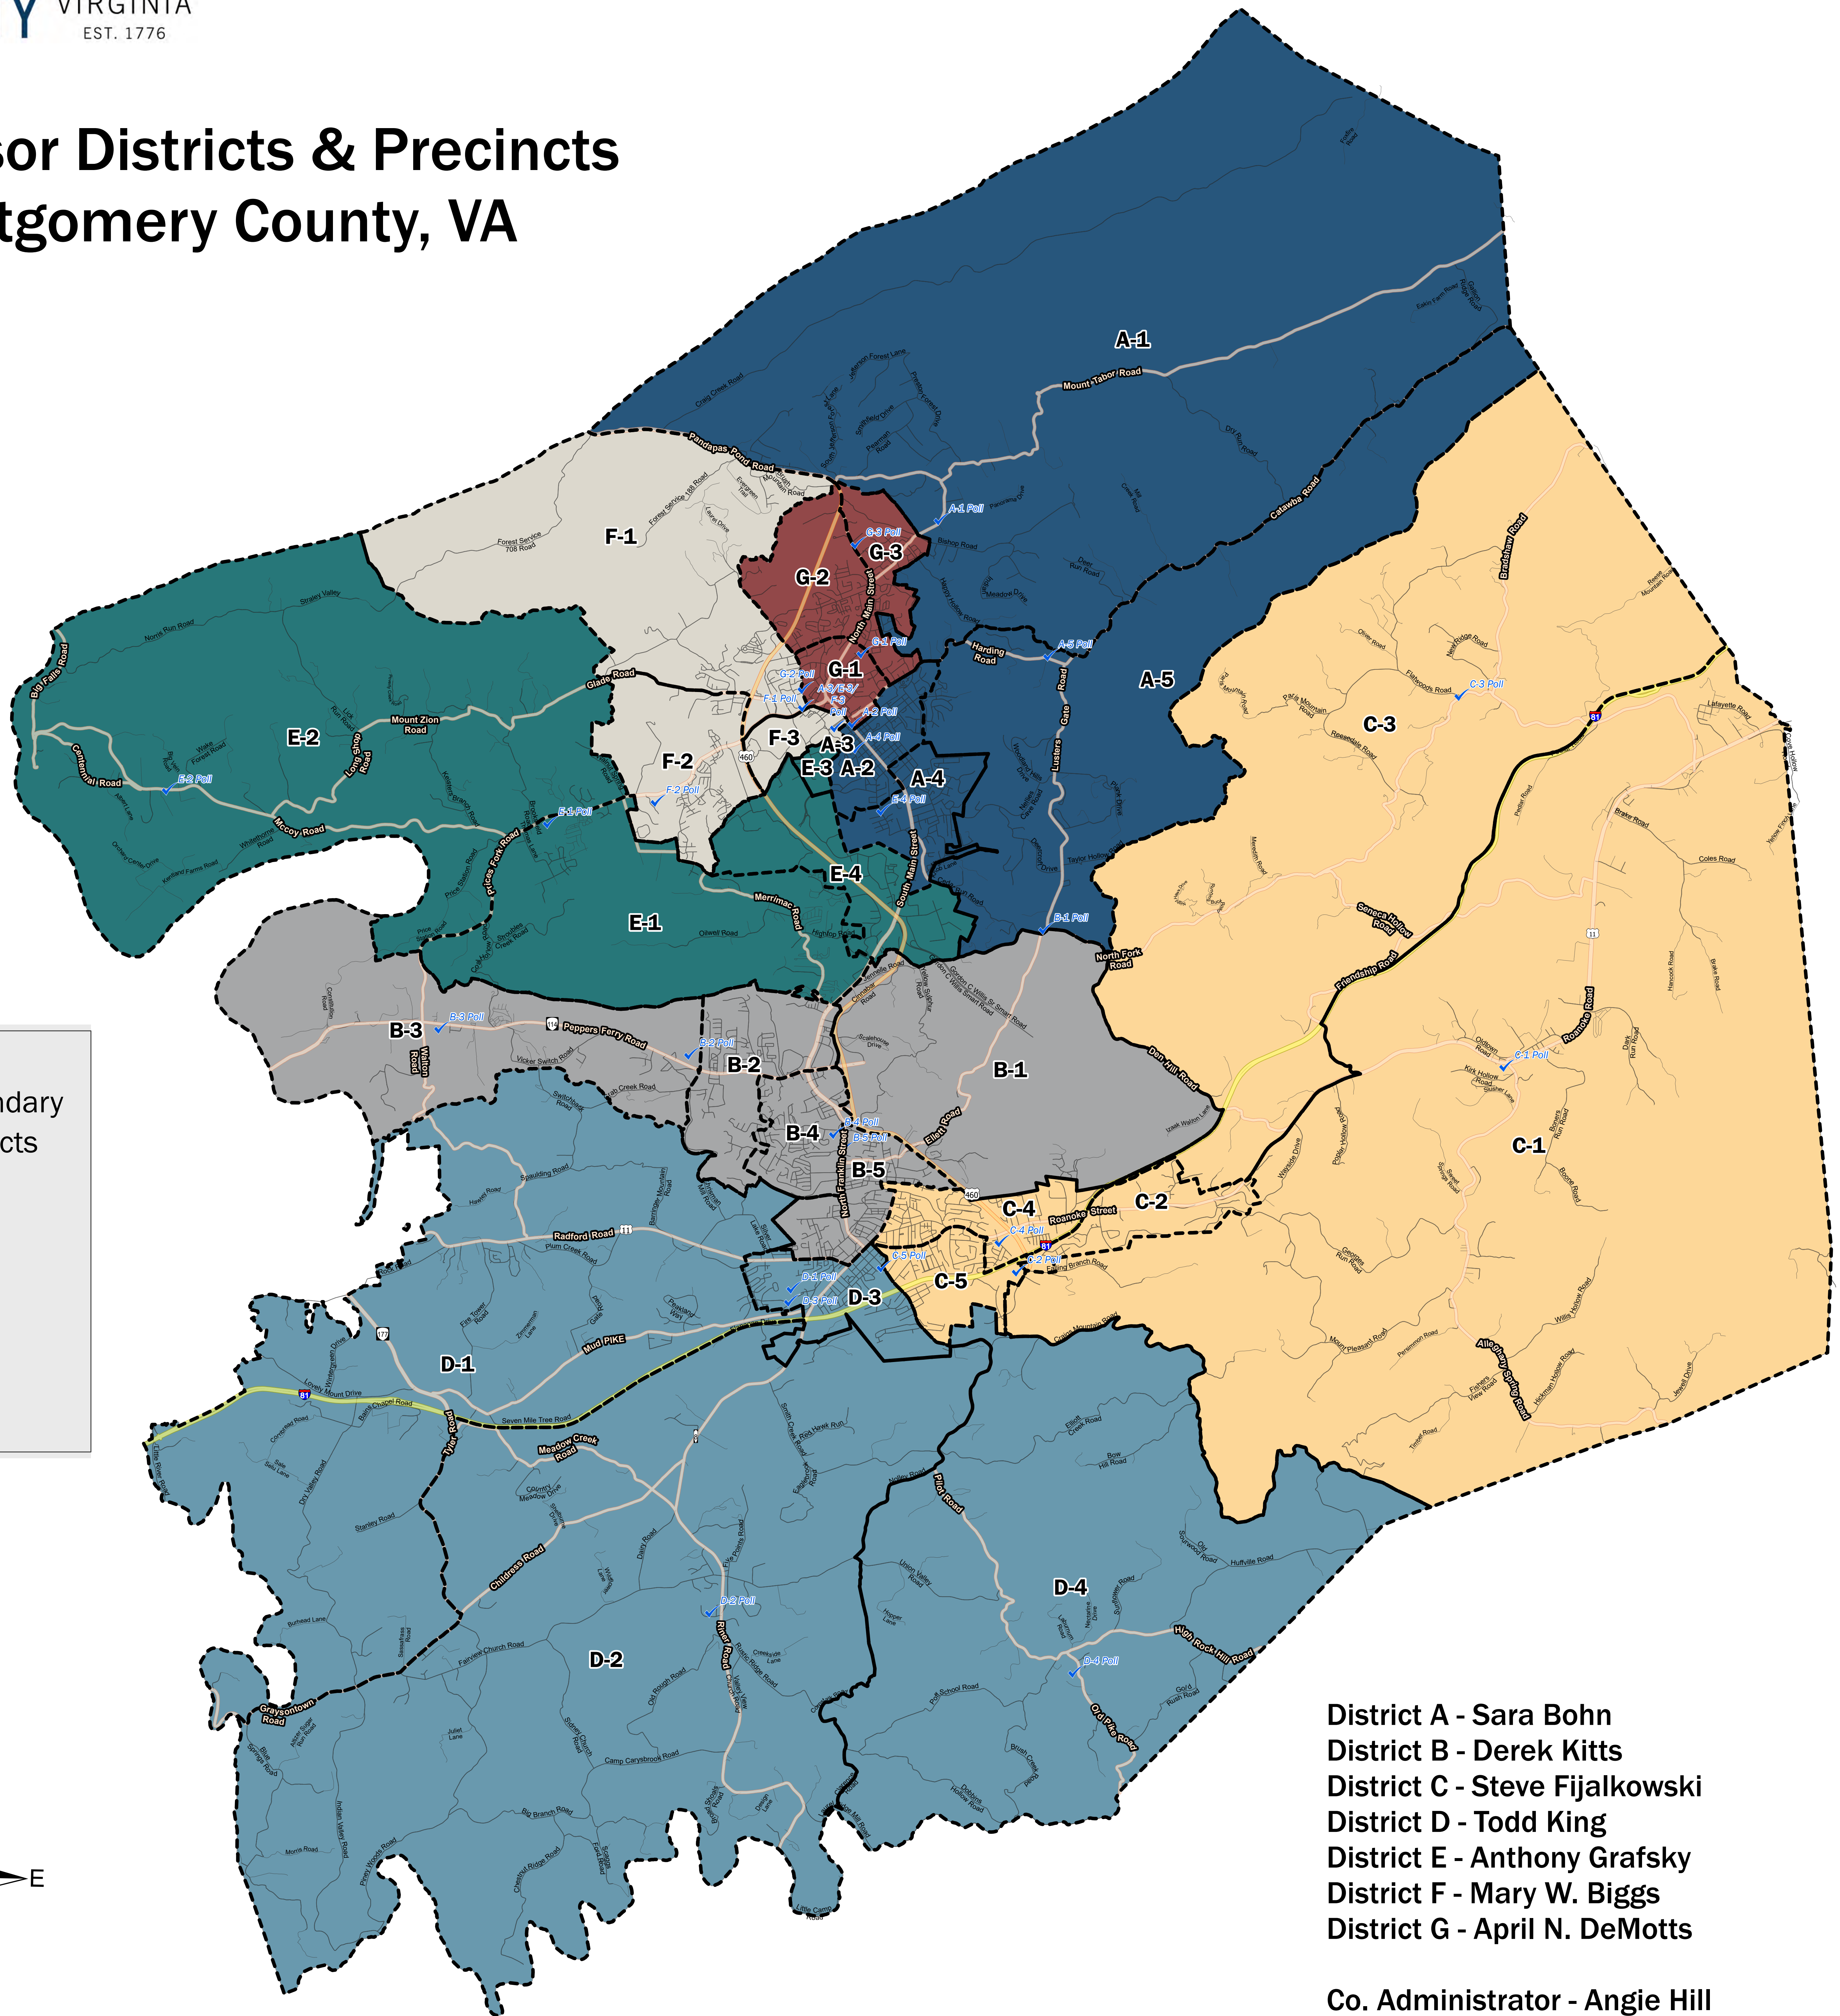

# Supervisor Districts & Precincts Montgomery County, VA

✓ Poll  
 [Dashed Line] Precinct Boundary  
 Supervisor Districts

- A
- B
- C
- D
- E
- F
- G

District A - Sara Bohn  
 District B - Derek Kitts  
 District C - Steve Fijalkowski  
 District D - Todd King  
 District E - Anthony Grafsky  
 District F - Mary W. Biggs  
 District G - April N. DeMotts